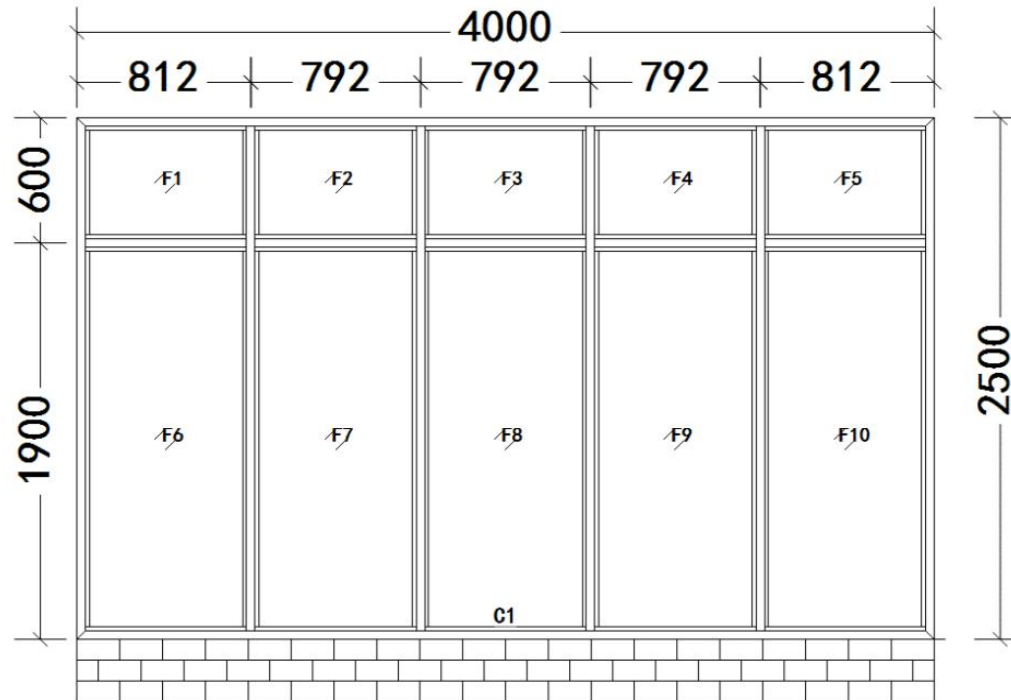

TEL:400-837-0090

Add: 3 Ganglian Industrial Zone Road, Lishui Town, Nanhai District, Foshan, City, Guangdong

Item No.: 230610467

Item Name: _____

Noted

1. This drawing is an internal view. The marked dimensions are for the production of doors and windows, and the dimensions are in MM.
2. Note the door and window series, profile colour, glass type and opening direction in the diagram.
3. factory product specification error: in the range of $\pm 3MM$ is normal.

Pay attention

The picture on the left is a standard production drawing, please check carefully, once signed back, the company will not be responsible for any non-production problems.

Drawing:

Audit:

Drawing date: 2023/06/10

Date of Signing: 2023/06/10

Customer

Confirmation:

Reviewer 1:

Reviewer 2:

Page

Page 9 of 16

室外

4000

室内

Profile Series:	Combination windows	Quantity:	1	Number of Glass Fans:	0
Profile color:	Black	Hardware colors:	Sliver	Number of fans:	0
Glass type:	6+15A+6	Glass color:	White	Location:	F-Floor M-bedroom2
Remark:	K80;