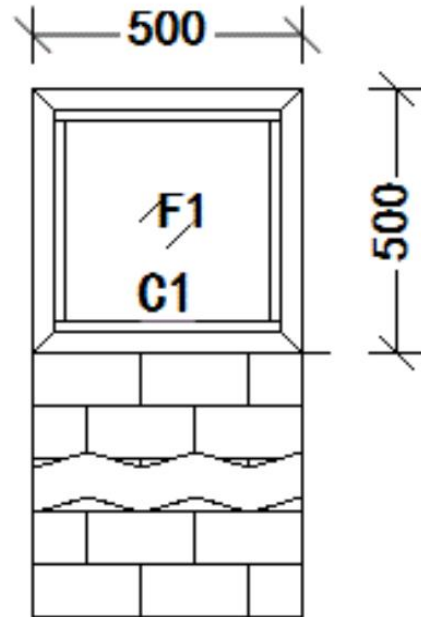

TEL:400-837-0090

Add: 3 Ganglian Industrial Zone Road, Lishui Town, Nanhai District, Foshan, City, Guangdong

Item No.: 230610467

Item Name: _____

Noted

1. This drawing is an internal view. The marked dimensions are for the production of doors and windows, and the dimensions are in MM.
2. Note the door and window series, profile colour, glass type and opening direction in the diagram.
3. 3, factory product specification error: in the range of $\pm 3MM$ is normal.

Pay attention

The picture on the left is a standard production drawing, please check carefully, once signed back, the company will not be responsible for any non-production problems.

Drawing:

Audit:

Drawing date: 2023/06/10

Date of Signing: 2023/06/10

Customer Confirmation:

Reviewer 1:

Reviewer 2:

Page

Page 15 of 16

室外

500

室内

Profile Series:	Combination windows	Quantity:	2	Number of Glass Fans:	0
Profile color:	Black	Hardware colors:	Sliver	Number of fans:	0
Glass type:	6+15A+6	Glass color:	White	Location:	F-Floor Bathroom
Remark:	K80;