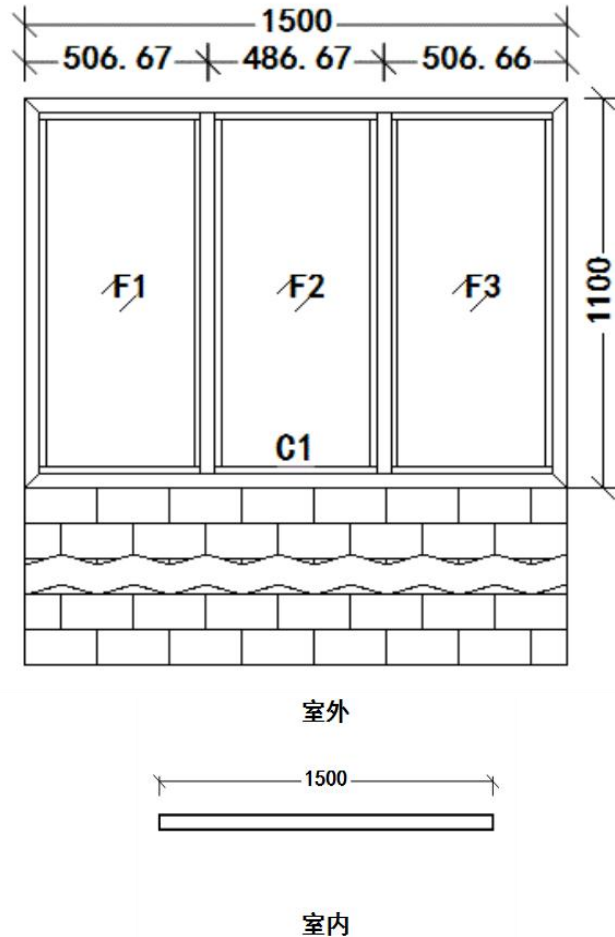

TEL:400-837-0090

Add: 3 Ganglian Industrial Zone Road, Lishui Town, Nanhai District, Foshan, City, Guangdong

Item No.: 230610467

Item Name: _____

Noted

1. This drawing is an internal view. The marked dimensions are for the production of doors and windows, and the dimensions are in MM.
2. Note the door and window series, profile colour, glass type and opening direction in the diagram.
3. 3, factory product specification error: in the range of $\pm 3MM$ is normal.

Pay attention

The picture on the left is a standard production drawing, please check carefully, once signed back, the company will not be responsible for any non-production problems.

Drawing:	
Audit:	
Drawing date:	2023/06/10
Date of Signing:	2023/06/10
Customer Confirmation:	
Reviewer 1:	
Reviewer 2:	
Page	Page 4 of 16

Profile Series:	Combination windows	Quantity:	1	Number of Glass Fans:	0
Profile color:	Black	Hardware colors:	Sliver	Number of fans:	0
Glass type:	6+15A+6	Glass color:	White	Location:	G-Floor Coldkitchen
Remark:	K80