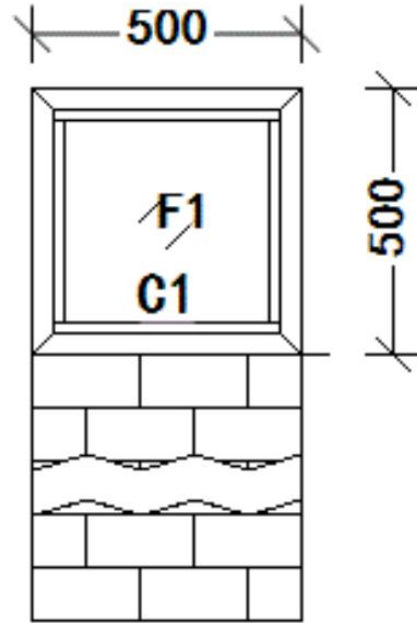

Drawing date: 2023/06/10

Date of Signing: 2023/06/10

Customer Confirmation: _____

Reviewer 1: _____

Reviewer 2: _____

Page _____ Page 16 of 16

室外

500