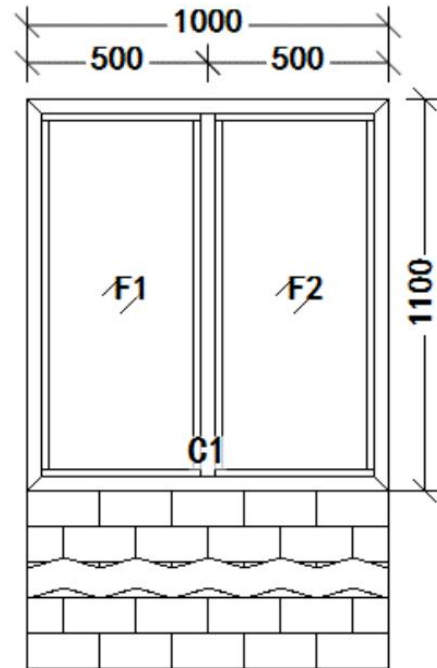

TEL:400-837-0090

Add: 3 Ganglian Industrial Zone Road, Lishui Town, Nanhai District, Foshan, City, Guangdong

Item No.: 230610467

Item Name: _____

Noted

1. This drawing is an internal view. The marked dimensions are for the production of doors and windows, and the dimensions are in MM.
2. Note the door and window series, profile colour, glass type and opening direction in the diagram.
3. 3, factory product specification error: in the range of $\pm 3MM$ is normal.

Pay attention

The picture on the left is a standard production drawing, please check carefully, once signed back, the company will not be responsible for any non-production problems.

Drawing:

Audit:

Drawing date: 2023/06/10

Date of Signing: 2023/06/10

Customer Confirmation:

Reviewer 1:

Reviewer 2:

Page

Page 5 of 16

室外

室内

Profile Series:	Combination windows	Quantity:	1	Number of Glass Fans:	0
Profile color:	Black	Hardware colors:	Sliver	Number of fans:	0
Glass type:	6+15A+6	Glass color:	White	Location:	G-Floor Staircase
Remark:	K80