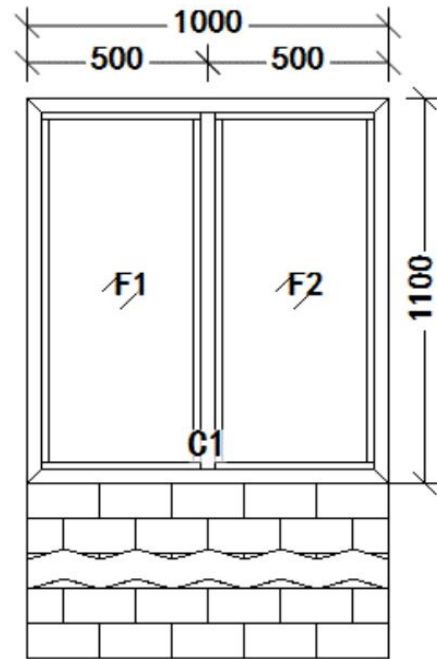

TEL:400-837-0090

Add: 3 Ganglian Industrial Zone Road, Lishui Town, Nanhai District, Foshan, City, Guangdong

Item No.: 230610467

Item Name: _____

Noted

1. This drawing is an internal view. The marked dimensions are for the production of doors and windows, and the dimensions are in MM.
2. Note the door and window series, profile colour, glass type and opening direction in the diagram.
3. factory product specification error: in the range of $\pm 3MM$ is normal.

Pay attention

The picture on the left is a standard production drawing, please check carefully, once signed back, the company will not be responsible for any non-production problems.

Drawing:

Audit:

Drawing date: 2023/06/10

Date of Signing: 2023/06/10

Customer Confirmation:

Reviewer 1:

Reviewer 2:

Page

Page 12 of 16

室外

室内

Profile Series:	Combination windows	Quantity:	1	Number of Glass Fans:	0
Profile color:	Black	Hardware colors:	Sliver	Number of fans:	0
Glass type:	6+15A+6	Glass color:	White	Location:	F-Floor Staircase
Remark:	K80