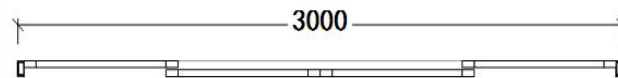

室内

Profile Series:	K109 two track faux heavy sliding door - high track (66 narrow sash)	Quantity:	1	Number of Glass Fans:	4
Profile color:	Black	Hardware colors:	Sliver	Number of fans:	0
Glass type:	6+15A+6	Glass color:	White	Location:	G-Floor Dining room
Remark:	K109