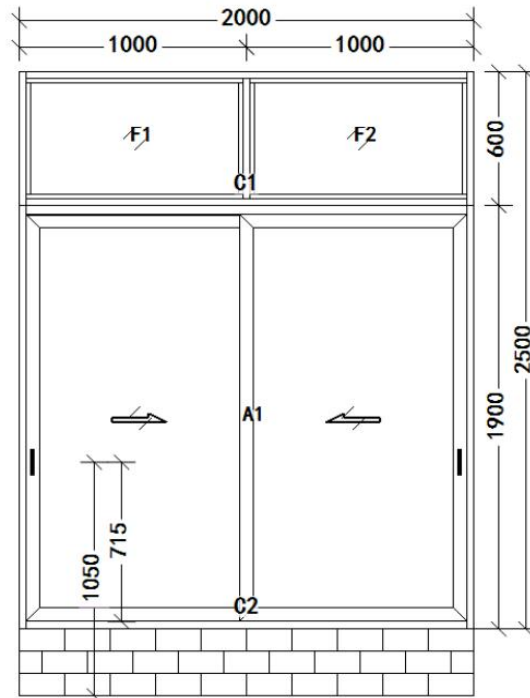

TEL:400-837-0090

Add: 3 Ganglian Industrial Zone Road, Lishui Town, Nanhai District, Foshan, City, Guangdong

Item No.: 230610467

Item Name: _____

Noted

1. This drawing is an internal view. The marked dimensions are for the production of doors and windows, and the dimensions are in MM.
2. Note the door and window series, profile colour, glass type and opening direction in the diagram.
3. factory product specification error: in the range of $\pm 3MM$ is normal.

Pay attention

The picture on the left is a standard production drawing, please check carefully, once signed back, the company will not be responsible for any non-production problems.

Drawing:

Audit:

Drawing date: 2023/06/10

Date of Signing: 2023/06/10

Customer Confirmation:

Reviewer 1:

Reviewer 2:

Page

Page 11 of 16

室外

室内

Profile Series:	K109 two track faux heavy sliding door - high track (66 narrow sash)	Quantity:	1	Number of Glass Fans:	2
Profile color:	Black	Hardware colors:	Sliver	Number of fans:	0
Glass type:	6+15A+6	Glass color:	White	Location:	F-Floor M-bedroom1
Remark:	K80;