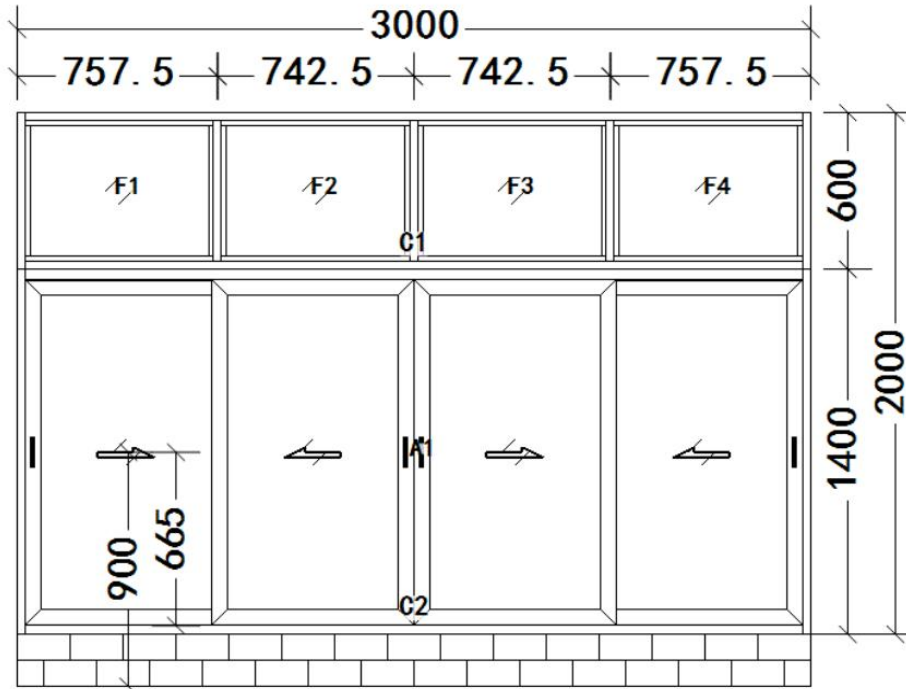

TEL:400-837-0090

Add: 3 Ganglian Industrial Zone Road, Lishui Town, Nanhai District, Foshan, City, Guangdong

Item No.: 230610467

Item Name: _____

Noted

1. This drawing is an internal view. The marked dimensions are for the production of doors and windows, and the dimensions are in MM.
2. Note the door and window series, profile colour, glass type and opening direction in the diagram.
3. factory product specification error: in the range of $\pm 3\text{MM}$ is normal.

Pay attention

The picture on the left is a standard production drawing, please check carefully, once signed back, the company will not be responsible for any non-production problems.

Drawing:	
Audit:	
Drawing date:	2023/06/10
Date of Signing:	2023/06/10
Customer Confirmation:	
Reviewer 1:	
Reviewer 2:	
Page	Page 8 of 16

室外

室内

Profile Series:	K109 two track faux heavy sliding door - high track (66 narrow sash)	Quantity:	1	Number of Glass Fans:	4
Profile color:	Black	Hardware colors:	Sliver	Number of fans:	0
Glass type:	6+15A+6	Glass color:	White	Location:	G-Floor Dining room
Remark:	K109