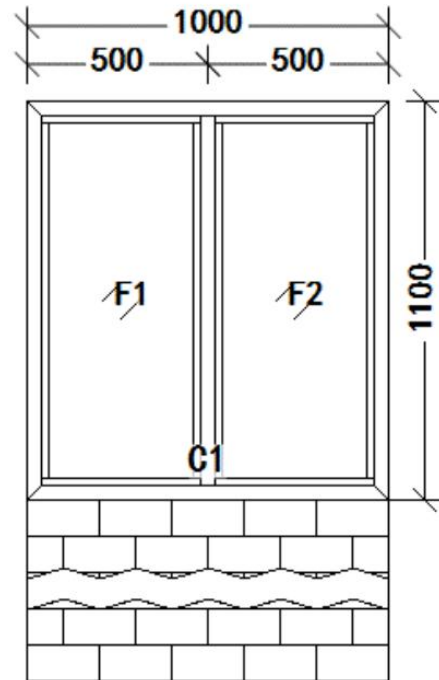

TEL:400-837-0090

Add: 3 Ganglian Industrial Zone Road, Lishui Town, Nanhai District, Foshan, City, Guangdong

Item No.: 230610467

Item Name: _____

Noted

1. This drawing is an internal view. The marked dimensions are for the production of doors and windows, and the dimensions are in MM.
2. Note the door and window series, profile colour, glass type and opening direction in the diagram.
3. 3, factory product specification error: in the range of $\pm 3MM$ is normal.

Pay attention

The picture on the left is a standard production drawing, please check carefully, once signed back, the company will not be responsible for any non-production problems.

Drawing:

Audit:

Drawing date: 2023/06/10

Date of Signing: 2023/06/10

Customer Confirmation:

Reviewer 1:

Reviewer 2:

Page

Page 3 of 16

室外

室内

Profile Series:	Combination windows	Quantity:	1	Number of Glass Fans:	0
Profile color:	Black	Hardware colors:	Sliver	Number of fans:	0
Glass type:	6+15A+6	GlaGlass color	White	Location:	G-Floor Hotkitchen
Remark:	K80