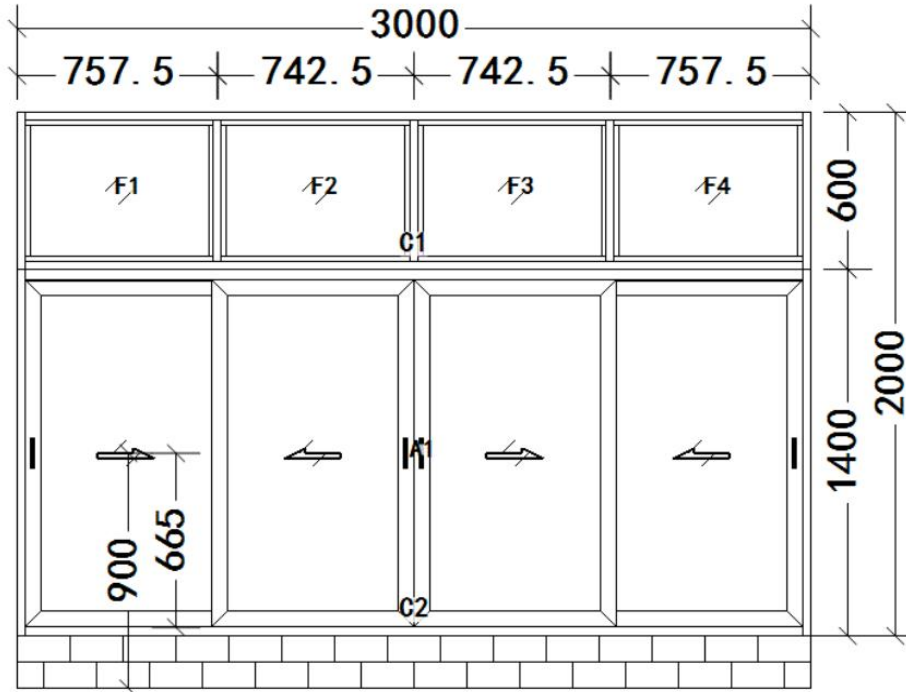

TEL:400-837-0090

Add: 3 Ganglian Industrial Zone Road, Lishui Town, Nanhai District, Foshan, City, Guangdong

Item No.: 230610467

Item Name: _____

Noted

1. This drawing is an internal view. The marked dimensions are for the production of doors and windows, and the dimensions are in MM.
2. Note the door and window series, profile colour, glass type and opening direction in the diagram.
3. factory product specification error: in the range of $\pm 3\text{MM}$ is normal.

Pay attention

The picture on the left is a standard production drawing, please check carefully, once signed back, the company will not be responsible for any non-production problems.

Drawing:

Audit:

Drawing date: 2023/06/10

Date of Signing: 2023/06/10

Customer Confirmation:

Reviewer 1:

Reviewer 2:

Page

Page 14 of 16

室外

3000

室内

Profile Series:	K109 two track faux heavy sliding door - high track (66 narrow sash)	Quantity:	1	Number of Glass Fans:	4
Profile color:	Black	Hardware colors:	Sliver	Number of fans:	0
Glass type:	6+15A+6	Glass color:	White	Location:	F-Floor Bedroom
Remark:	K109