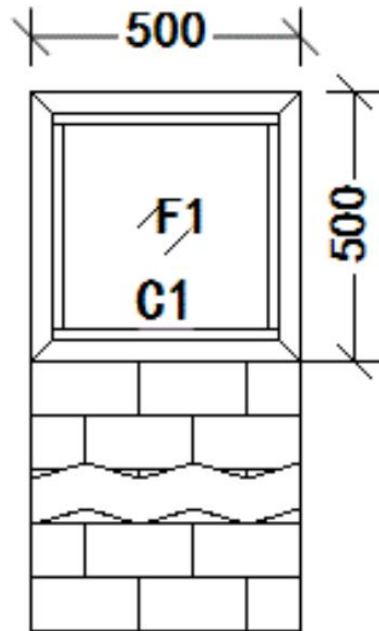

TEL:400-837-0090

Add: 3 Ganglian Industrial Zone Road, Lishui Town, Nanhai District, Foshan, City, Guangdong

Item No.: 230610467

Item Name: _____

Noted

1. This drawing is an internal view. The marked dimensions are for the production of doors and windows, and the dimensions are in MM.
2. Note the door and window series, profile colour, glass type and opening direction in the diagram.
3. 3, factory product specification error: in the range of $\pm 3MM$ is normal.

Pay attention

The picture on the left is a standard production drawing, please check carefully, once signed back, the company will not be responsible for any non-production problems.

Drawing:

Audit:

Drawing date: 2023/06/10

Date of Signing: 2023/06/10

Customer Confirmation:

Reviewer 1:

Reviewer 2:

Page

Page 6 of 16

室外

500

室内

Profile Series:	Combination windows	Quantity:	1	Number of Glass Fans:	0
Profile color:	Black	Hardware colors:	Sliver	Number of fans:	0
Glass type:	6+15A+6	Glass color:	White	Location:	G-Floor M-Bathroom
Remark:	K80