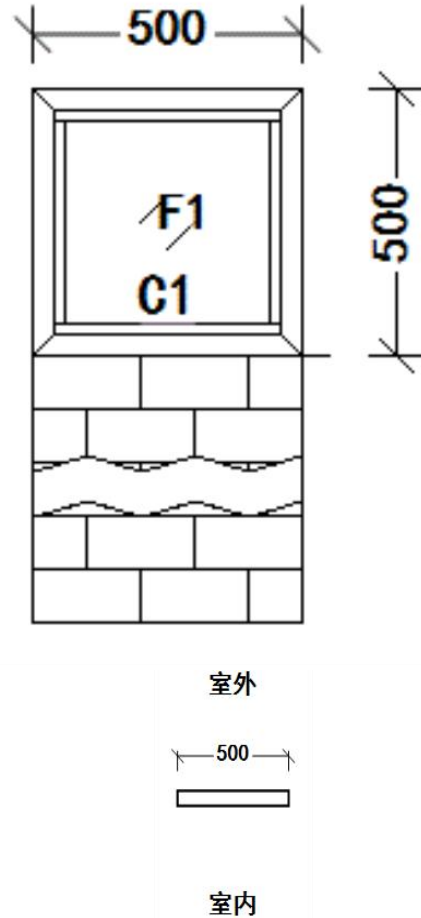

TEL:400-837-0090

Add: 3 Ganglian Industrial Zone Road, Lishui Town, Nanhai District, Foshan, City, Guangdong

Item No.: 230610467

Item Name: _____

Noted

1. This drawing is an internal view. The marked dimensions are for the production of doors and windows, and the dimensions are in MM.
2. Note the door and window series, profile colour, glass type and opening direction in the diagram.
3. factory product specification error: in the range of $\pm 3MM$ is normal.

Pay attention

The picture on the left is a standard production drawing, please check carefully, once signed back, the company will not be responsible for any non-production problems.

Drawing:

Audit:

Drawing date: 2023/06/10

Date of Signing: 2023/06/10

Customer

Confirmation:

Reviewer 1:

Reviewer 2:

Page

Page 10 of 16

Profile Series:	Combination windows	Quantity:	1	Number of Glass Fans:	0
Profile color:	Black	Hardware colors:	Sliver	Number of fans:	0
Glass type:	6+15A+6	Glass color:	White	Location:	F-Floor M-bedroom1
Remark:	K80;