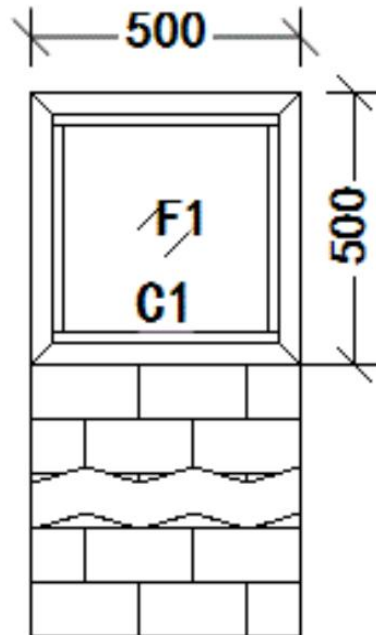

TEL:400-837-0090

Add: 3 Ganglian Industrial Zone Road, Lishui Town, Nanhai District, Foshan, City, Guangdong Province China

Item No.: 230610467

Item Name: _____

Noted

1. This drawing is an internal view. The marked dimensions are for the production of doors and windows, and the dimensions are in MM.
2. Note the door and window series, profile colour, glass type and opening direction in the diagram.
3. 3, factory product specification error: in the range of $\pm 3MM$ is normal.

Pay attention

The picture on the left is a standard production drawing, please check carefully, once signed back, the company will not be responsible for any non-production problems.

Drawing:

Audit:

Drawing date: 2023/06/10

Date of Signing: 2023/06/10

Customer Confirmation:

Reviewer 1:

Reviewer 2:

Page

Page 2 of 16

室外

500

室内

Profile Series:	Combination windows	Quantity:	1	Number of Glass Fans:	0
Profile color:	Black	Hardware colors:	Sliver	Number of fans:	0
Glass type:	6+15A+6	Glass color:	White	Location:	G-Floor Handwash
Remark:	K80