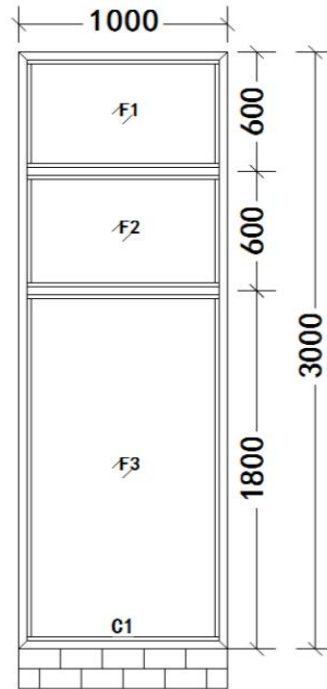

TEL:400-837-0090

Add: 3 Ganglian Industrial Zone Road, Lishui Town, Nanhai District, Foshan, City, Guangdong Province China

Item No.: 230610467

Item Name: _____

Noted

1. This drawing is an internal view. The marked dimensions are for the production of doors and windows, and the dimensions are in MM.
2. Note the door and window series, profile colour, glass type and opening direction in the diagram.
3. factory product specification error: in the range of $\pm 3MM$ is normal.

Pay attention

The picture on the left is a standard production drawing, please check carefully, once signed back, the company will not be responsible for any non-production problems.

Drawing:

Audit:

Drawing date: 2023/06/10

Date of Signing: 2023/06/10

Customer Confirmation:

Reviewer 1:

Reviewer 2:

Page

Page 1 of 16

室外

室内

Profile Series:	Combination windows	Quantity:	2	Number of Glass Fans:	0
Profile color:	Black	Hardware colors:	Sliver	Number of fans:	0
Glass type:	6+15A+6	Glass color:	White	Location:	G-Floor Reception
Remark:	K80; Total 2 units