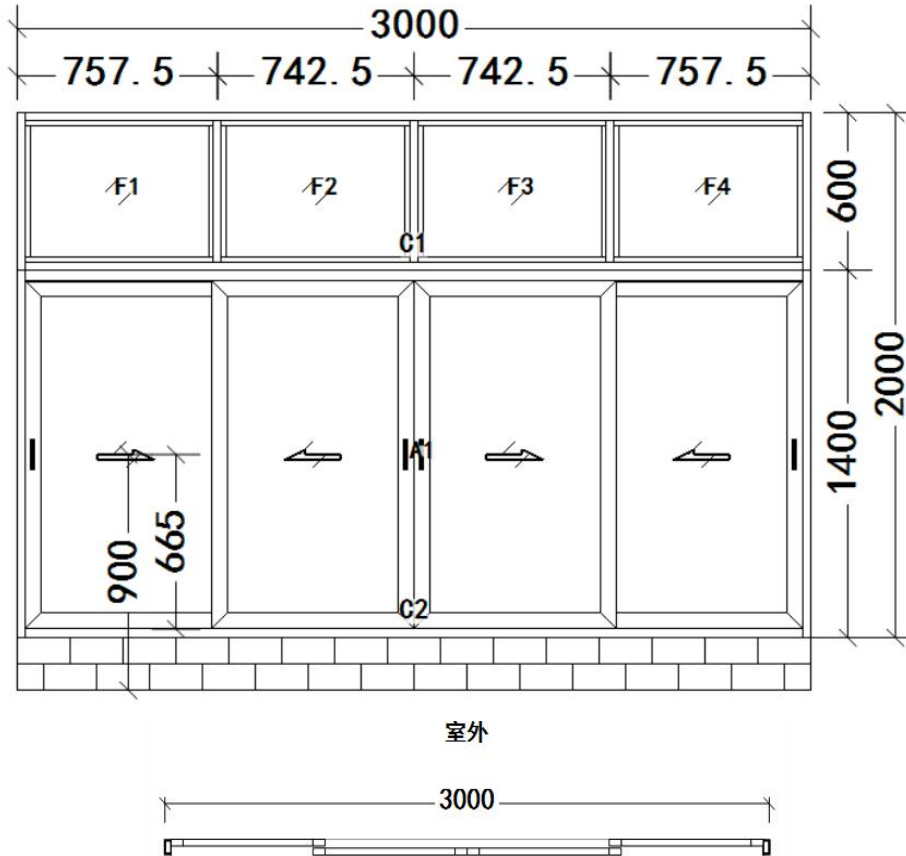

TEL:400-837-0090

Add: 3 Ganglian Industrial Zone Road, Lishui Town, Nanhai District, Foshan, City, Guangdong

Item No.: 230610467

Item Name: _____

Noted

1. This drawing is an internal view. The marked dimensions are for the production of doors and windows, and the dimensions are in MM.
2. Note the door and window series, profile colour, glass type and opening direction in the diagram.
3. factory product specification error: in the range of $\pm 3\text{MM}$ is normal.

Pay attention

The picture on the left is a standard production drawing, please check carefully, once signed back, the company will not be responsible for any non-production problems.

Drawing:	
Audit:	
Drawing date:	2023/06/10
Date of Signing:	2023/06/10
Customer Confirmation:	
Reviewer 1:	
Reviewer 2:	
Page	Page 7 of 16

室外

室内

Profile Series:	K109 two track faux heavy sliding door - high track (66 narrow sash)	Quantity:	1	Number of Glass Fans:	4
Profile color:	Black	Hardware colors:	Sliver	Number of fans:	0
Glass type:	6+15A+6	Glass color:	White	Location:	G-Floor M-Bedroom
Remark:	K109