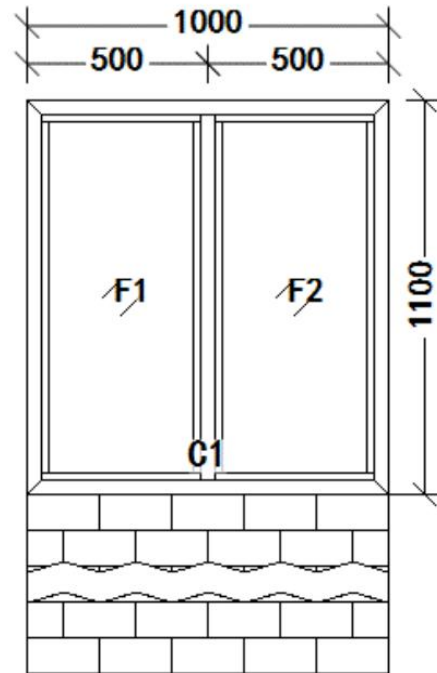

TEL:400-837-0090

Add: 3 Ganglian Industrial Zone Road, Lishui Town, Nanhai District, Foshan, City, Guangdong

Item No.: 230610467

Item Name: _____

Noted

1. This drawing is an internal view. The marked dimensions are for the production of doors and windows, and the dimensions are in MM.
2. Note the door and window series, profile colour, glass type and opening direction in the diagram.
3. factory product specification error: in the range of $\pm 3MM$ is normal.

Pay attention

The picture on the left is a standard production drawing, please check carefully, once signed back, the company will not be responsible for any non-production problems.

Drawing:

Audit:

Drawing date: 2023/06/10

Date of Signing: 2023/06/10

Customer Confirmation:

Reviewer 1:

Reviewer 2:

Page

Page 13 of 16

室外

室内

Profile Series:	Combination windows	Quantity:	1	Number of Glass Fans:	0
Profile color:	Black	Hardware colors:	Sliver	Number of fans:	0
Glass type:	6+15A+6	Glass color:	White	Location:	F-Floor TV-room
Remark:	K80